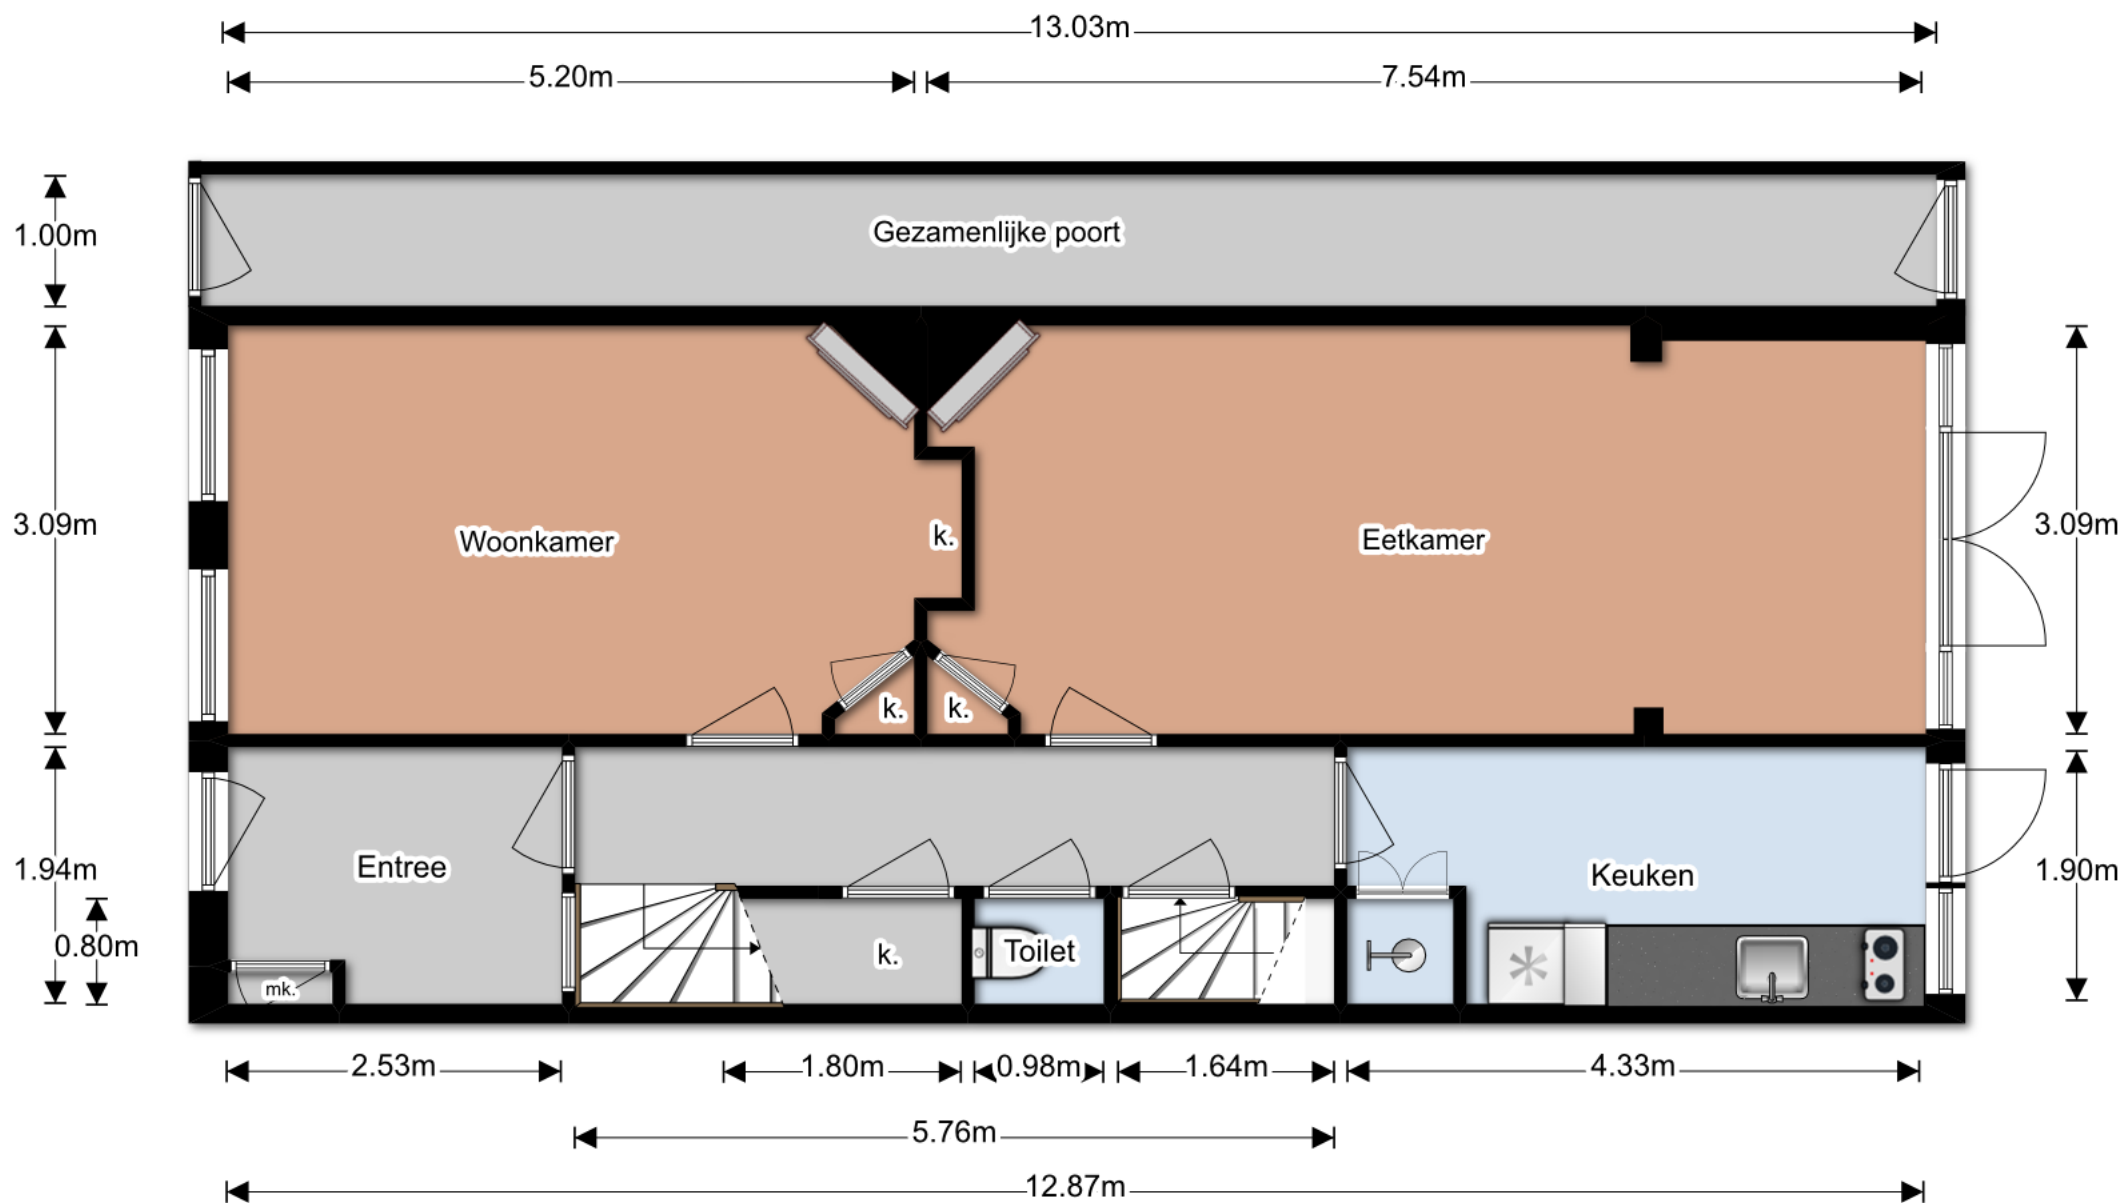

Begane Grond (H=3.26m)

TOUSSAINKADE 34