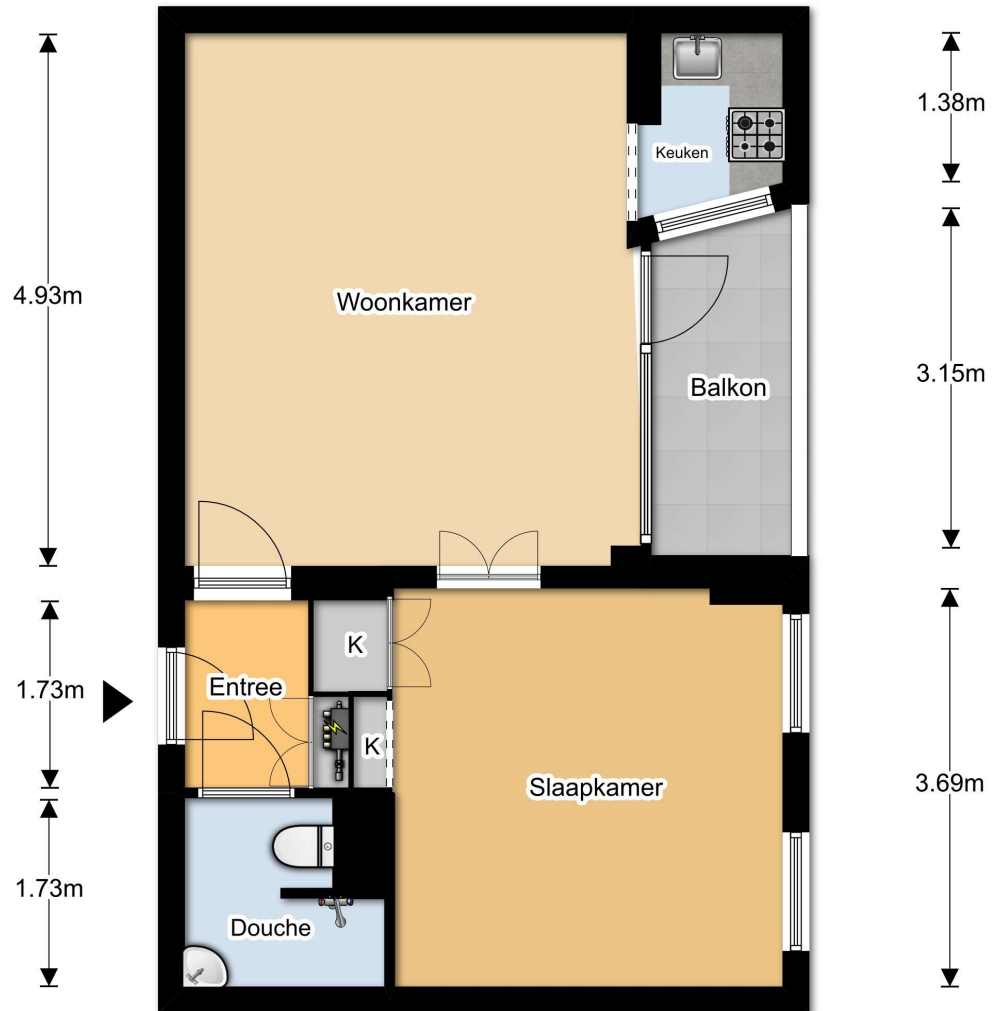

4.09m 1.27m  
4.22m 1.15m

PLATTEGROND APPARTEMENT (GESPIEGELD)

H = 2,60m  
© Alex Housing

1.88m 3.57m